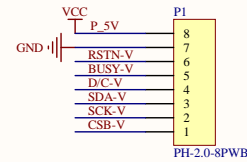

Cannot open file
 Cannot open file
 Cannot open file
 Cannot open file
 Cannot open file
 Cannot open file
 EE标.jpg
 Biniature\
 ESD
 ANDY 2.9

WEEE

Guangxi Guilin Shengui Science & Technology Co., Ltd				
TITLE: 2.9inch E-Paper Display				
DRAWER: Wade		APPROVER: Andy Li		
REV: V1.0		DATE: 2024/2/27		
Date	Rev	Change descriptions	Changer	Approver
		SIZE: A3_portrait	SHEET: 1/1	